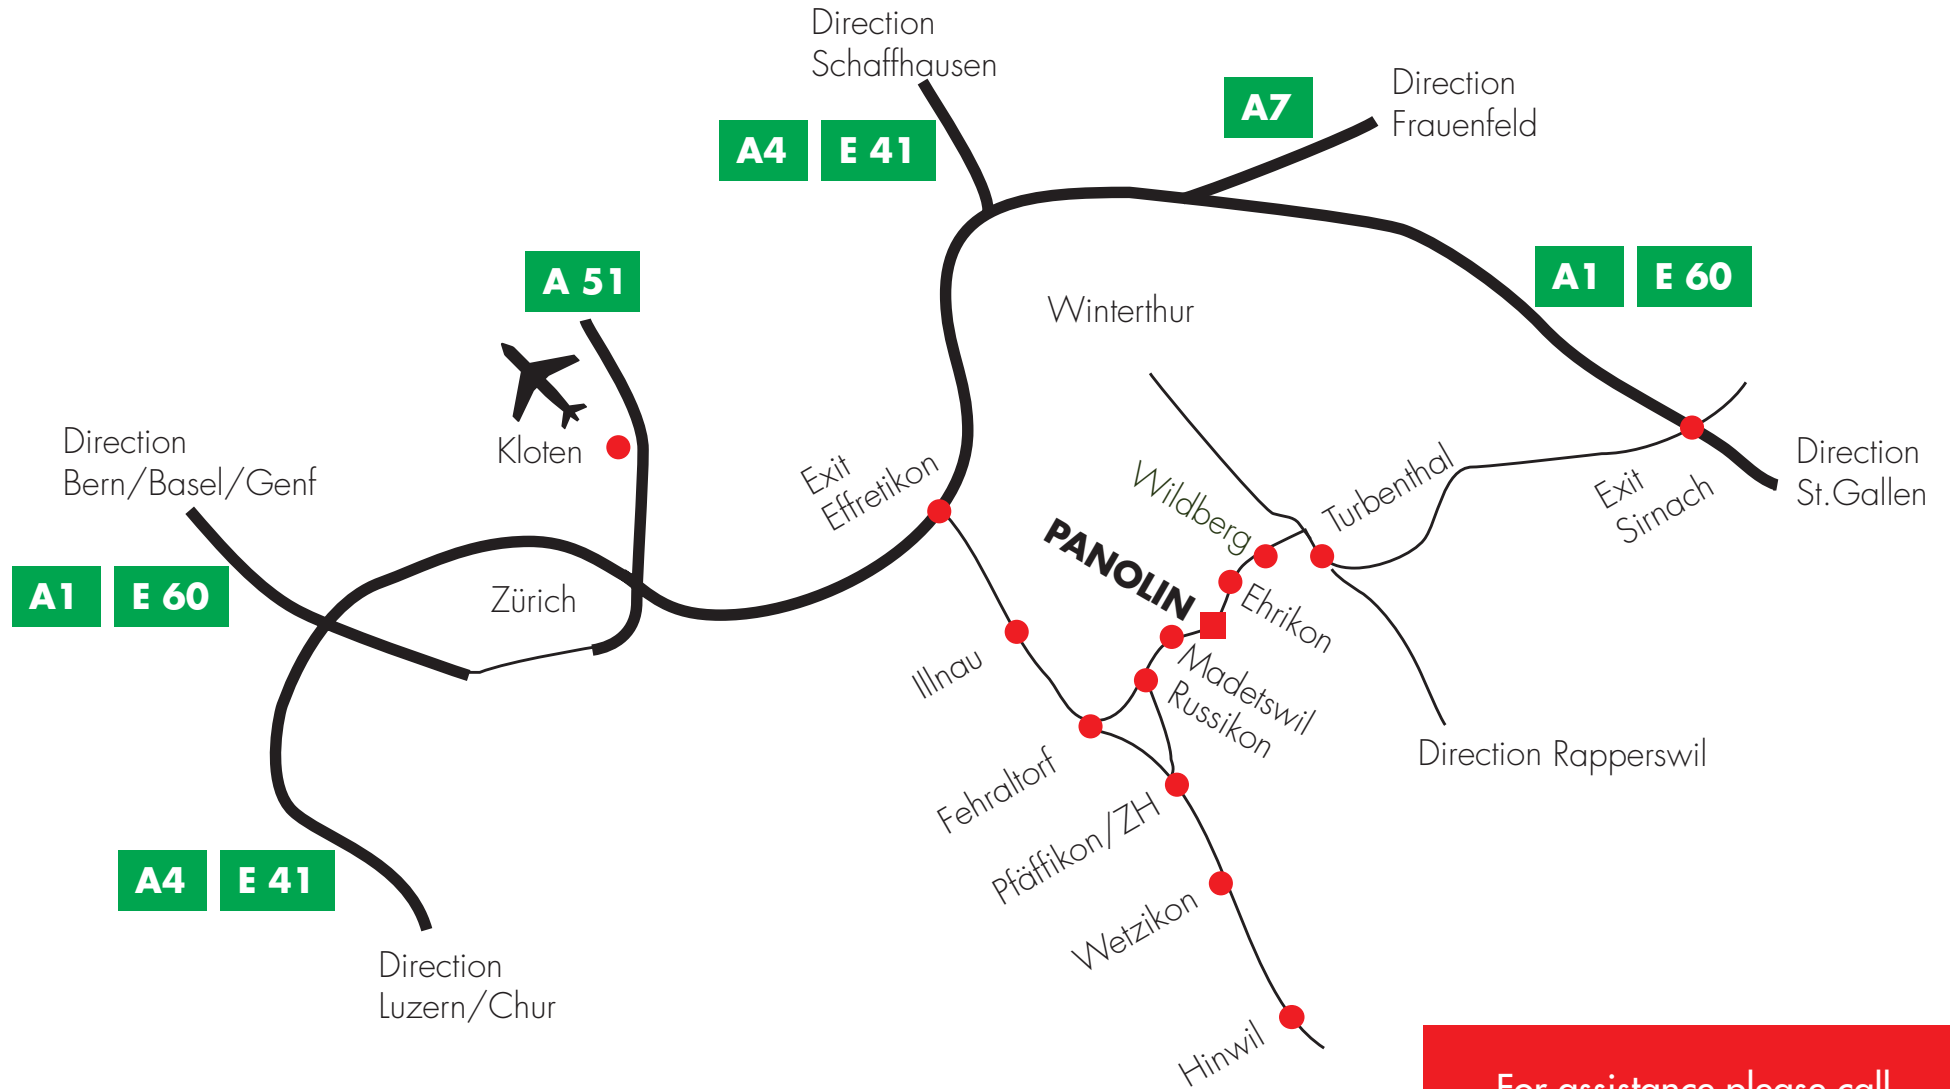

# How to find us

PANOLIN Bläsimühle 2 – 6 CH-8322 Madetswil Switzerland

**PANOLIN**<sup>®</sup>  
Swiss Oil Technology **+**

For assistance please call  
**+41 (0)44 956 65 65**